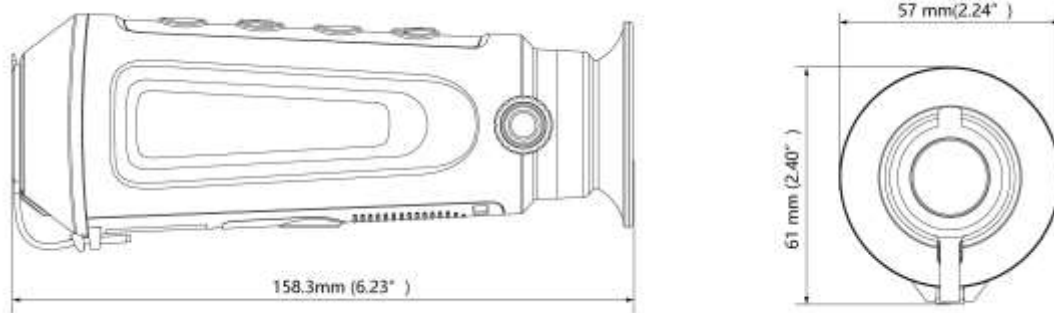

Available Model

HM-TS01-06XF/W-LC06

Dimension

Accessory

Non-dust Cloth (x1)